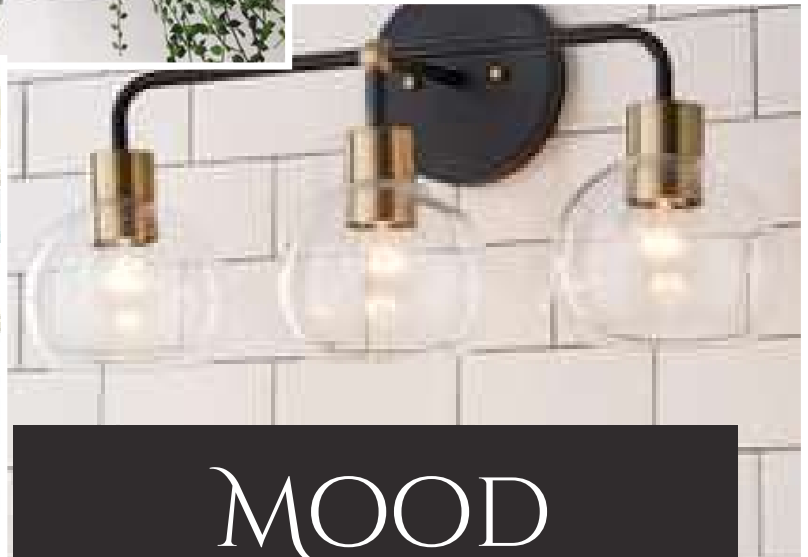

Black, White & Brass Bathroom

Click any
Image to
shop

MOOD
BOARD